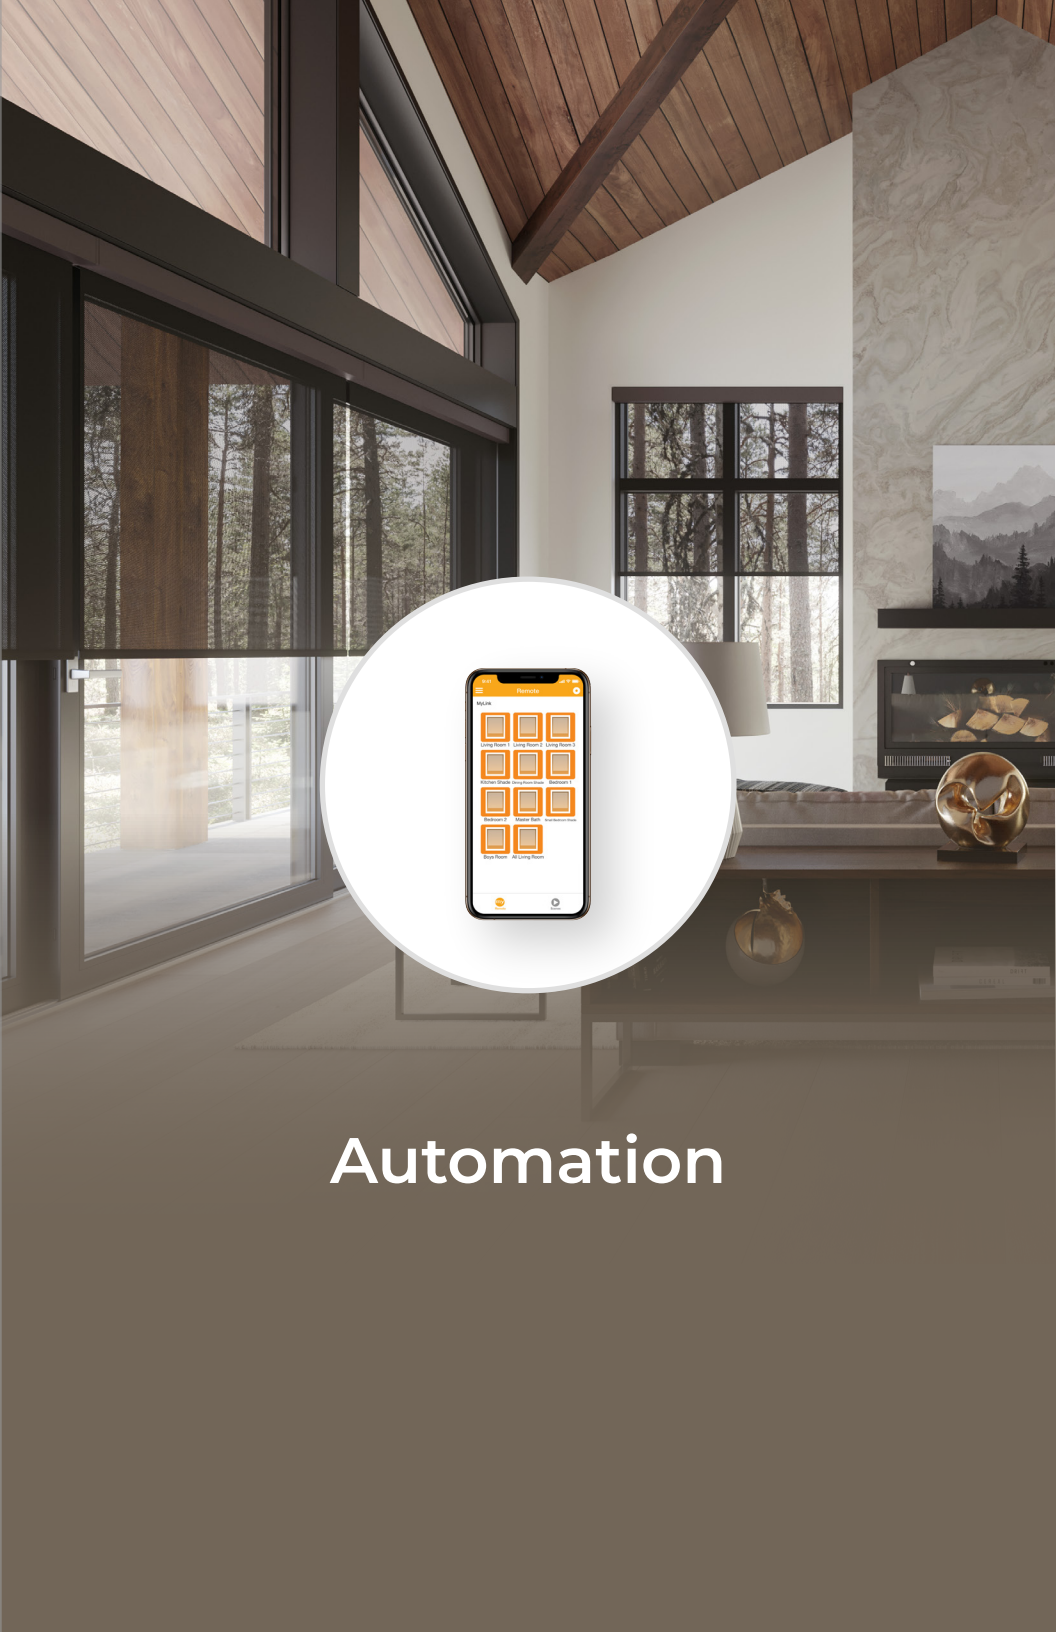

Safety

Built in obstruction detection stops and reverses your Zen shade preventing damage or injury.

Wireless

For the ultimate in flexibility, choose our wireless technology built on world-wide standards.

Wired

When the absolute best connection is desired, our direct wire ecosystem is the sure choice.

Touch

Voice

Automation

Your Thought-free Smart Home

One of the coolest things in the world is when your house works for you. Our shading systems connect with all major control systems and types such as voice command, or even astronomical clock, all which can be programmed by your authorized SI dealer.