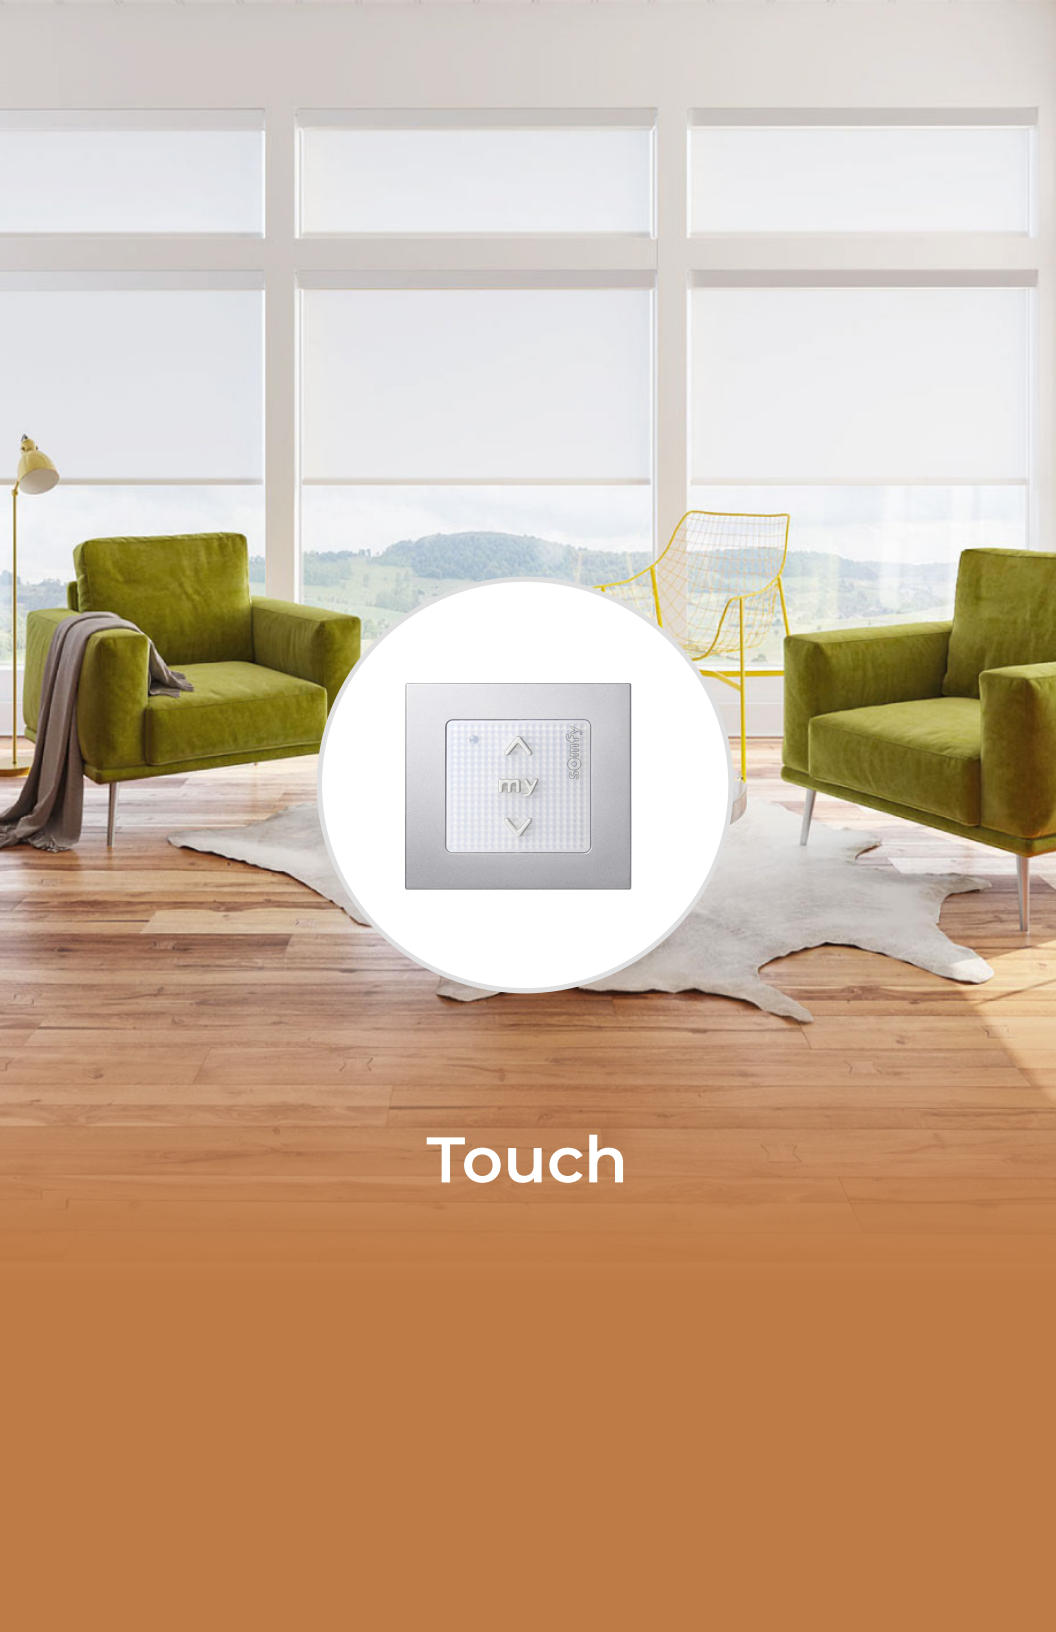

Touch

Your Thought-free Smart Home

One of the coolest things in the world is when your house works for you. Our shading systems connect with all major control systems and types such as voice command, or even astronomical clock, all which can be programmed by your authorized SI dealer.