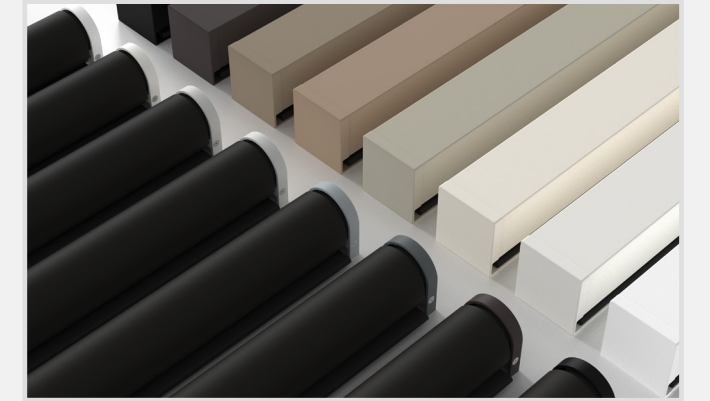

Design

Nano shades were created to exemplify any design, decor, or color imaginable.