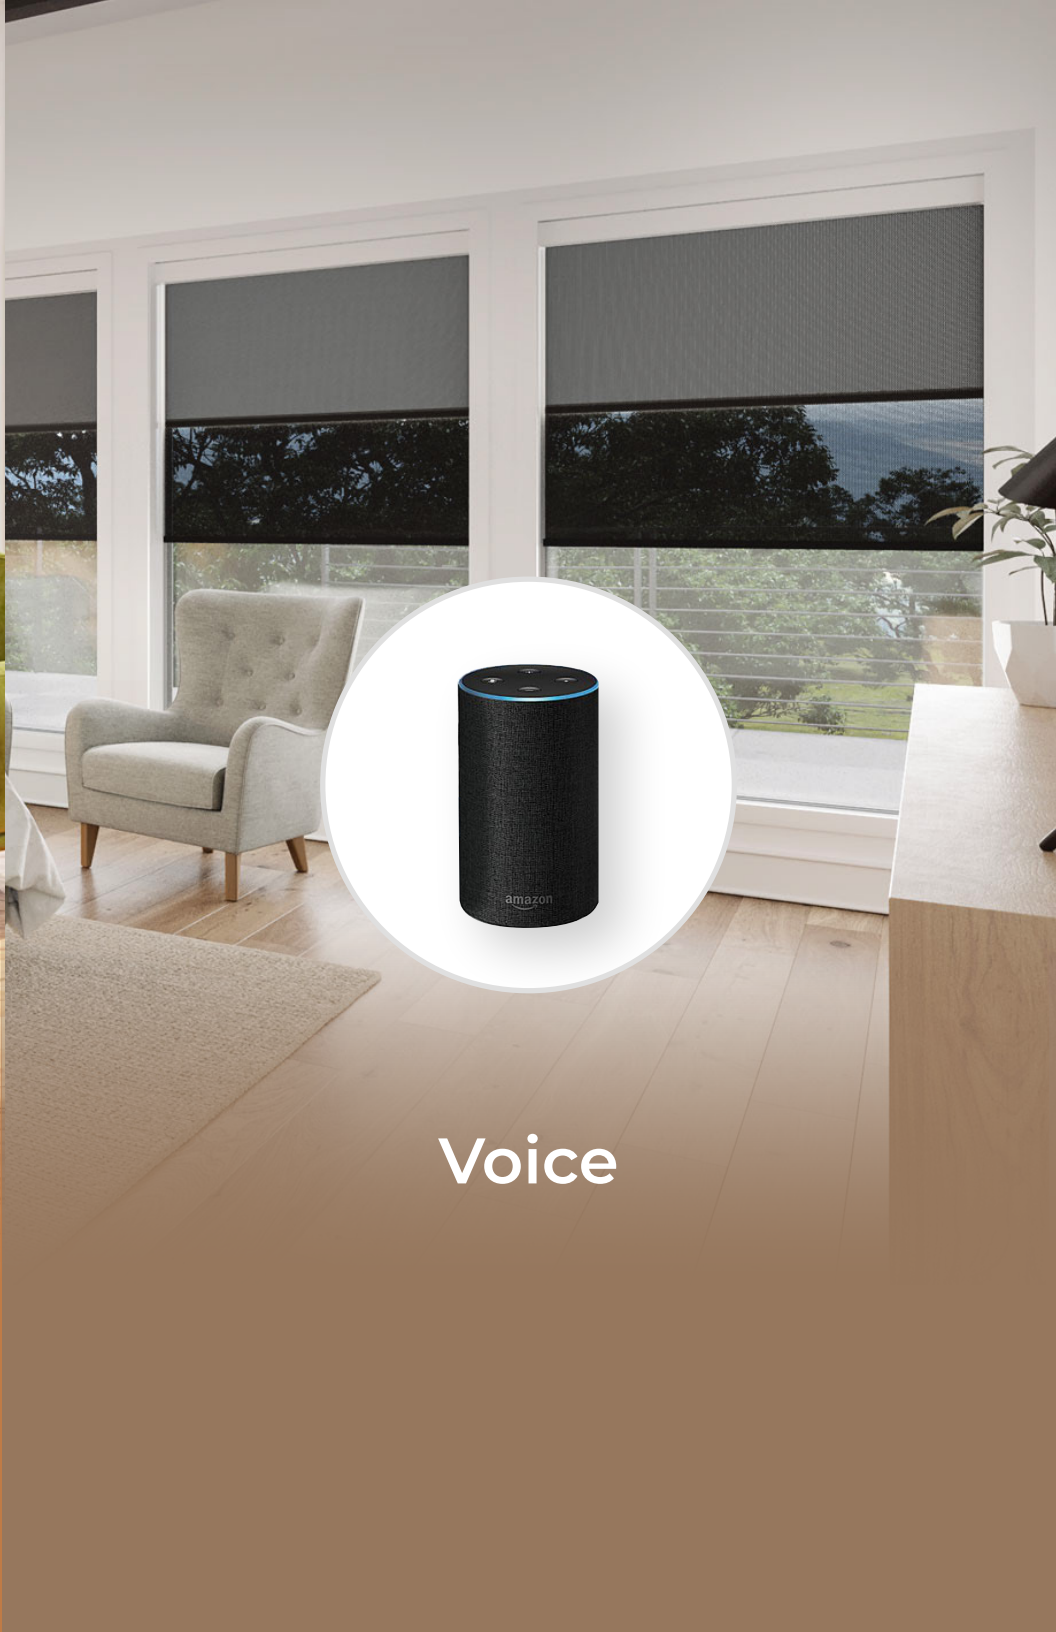

Voice

Your Thought-free Smart Home

One of the coolest things in the world is when your house works for you. Our shading systems connect with all major control systems and types such as voice command, or even astronomical clock, all which can be programmed by your authorized SI dealer.